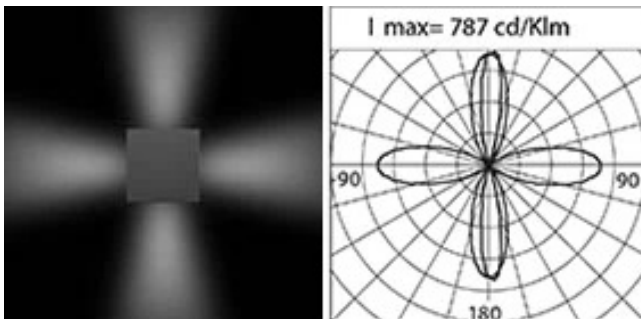

Weight: 1.45 kg

Max exposed surface: 0,012 m²

Driver: included

Marks and Certifications: CE

Performance Data*

Source flux:	1570 lm
Source power:	15.5 W
Source efficiency:	101 lm/W
Device flux:	525 lm
Device power:	17.5 W
Appliance efficiency:	30 lm/W