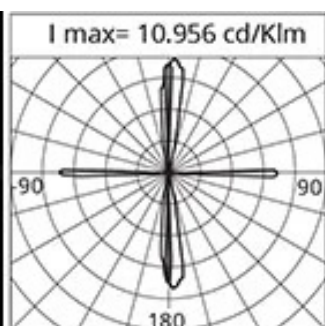

Weight: 1.45 kg

Max exposed surface: 0,012 m²

Driver: included

Marks and Certifications: CE

Performance Data*

LED Current:	650 mA
Source flux:	1650 lm
Source power:	15.5 W
Source efficiency:	106 lm/W
Device flux:	625 lm
Device power:	17.5 W
Appliance efficiency:	36 lm/W