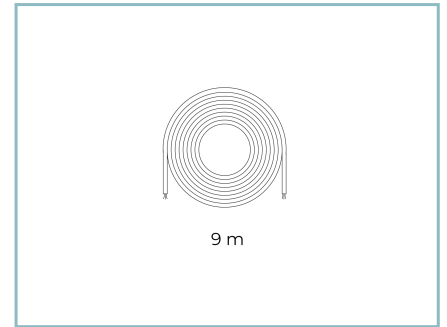

9 m

06KI914X0

9m KINETIC/KONO RGBW-TW cable kit

NOTES

*Performance data

The values indicated in this data sheet are nominal values with a tolerance of +/-7%.

Source flux and source efficiency data refer to the LED module without optics; in case you are interested in the performance of the LED module complete with optical system, you must multiply the data reported by the factor 0.9.

General Data

The characteristics of the product listed may be subject to change and must be confirmed when ordering.

In order to promote constant updating of its products, Cariboni Group reserves the right to make changes without prior notice.