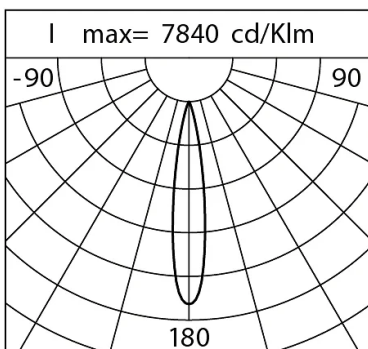

Performance Data*

Source flux:	2060 lm
Source power:	16 W
Source efficiency:	129 lm/W
Device flux:	1625 lm
Device power:	18 W
Appliance efficiency:	90 lm/W