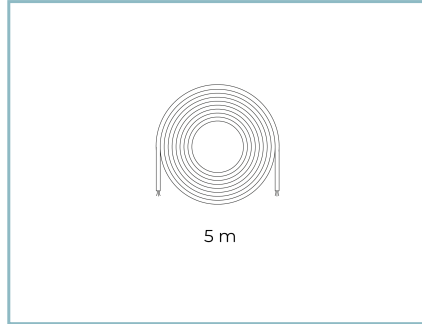

5 m

06KI913X0

KINETIC/KONO RGBW-TW 5m cable kit