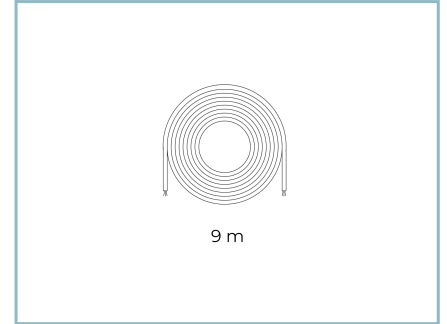

9 m

06KI914X0

9m KINETIC/KONO RGBW-TW cable kit

NOTES

*Performance data

The values indicated in this data sheet are nominal values with a tolerance of +/-7%.

Source flux and source efficiency data refer to the LED module without optics; in case you are interested in the performance of the LED module complete with optical system, you must multiply the data reported by the factor 0.9.

General Data

The characteristics of the product listed may be subject to change and must be confirmed when ordering.

In order to promote constant updating of its products, Cariboni Group reserves the right to make changes without prior notice.