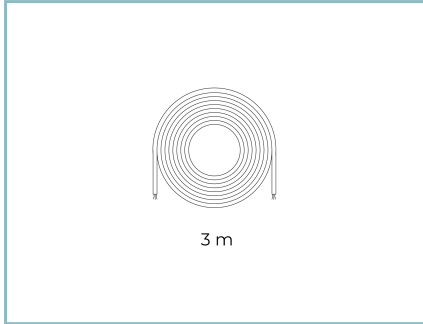

Product Sheet

30/07/2024

Kinetic Ceiling

Size: Monoemissione
Color Temperature: 2700 K
Type of optics: M 18° Medium beam

06KI3C01208C6CHL

Colour: Sablé 100 Noir

Optional accessories

3 m

06KI912X0

KINETIC/KONO RGBW-TW 3m cable kit