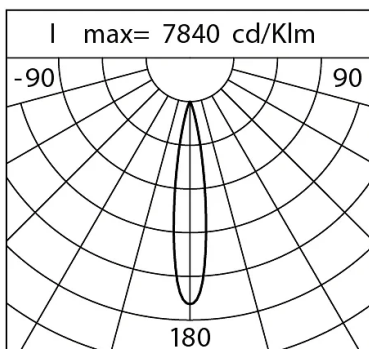

Power Factor: > 0.95

Ambient temperature Ta: -30°C +50°C

Weight: 4.5 kg

Max exposed surface: 0.04 m²

Lateral exposed surface: 0.021 m²

Common mode surge protection: 2 kV

Overvoltage protection differential mode: 4 kV

Driver: included

Marks and Certifications: CE

Performance Data*

Source flux:	2060 lm
Source power:	16 W
Source efficiency:	129 lm/W
Device flux:	1625 lm
Device power:	18 W
Appliance efficiency:	90 lm/W

Product Sheet