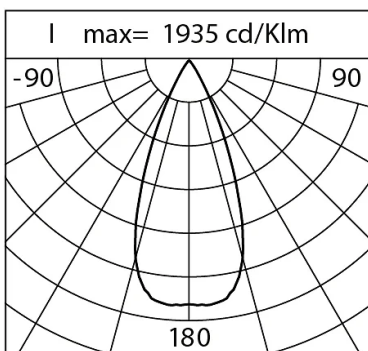

Power Factor: > 0.95

Ambient temperature Ta: -30°C +50°C

Weight: 4.5 kg

Max exposed surface: 0.04 m<sup>2</sup>

Lateral exposed surface: 0.021 m<sup>2</sup>

Common mode surge protection: 2 kV

Overvoltage protection differential mode: 4 kV

### Performance Data\*

Source flux:	1910 lm
Source power:	20 W
Source efficiency:	96 lm/W
Device flux:	1445 lm
Device power:	22 W
Appliance efficiency:	66 lm/W

**Product Sheet**

30/07/2024

**Kinetic Ceiling**