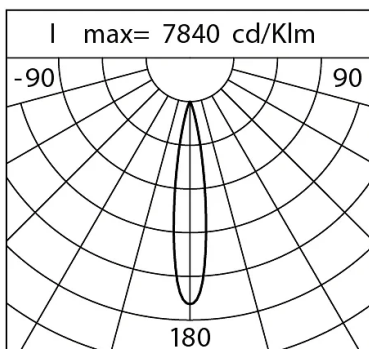

Performance Data*

Source flux:	1910 lm
Source power:	20 W
Source efficiency:	96 lm/W
Device flux:	1565 lm
Device power:	22 W
Appliance efficiency:	71 lm/W