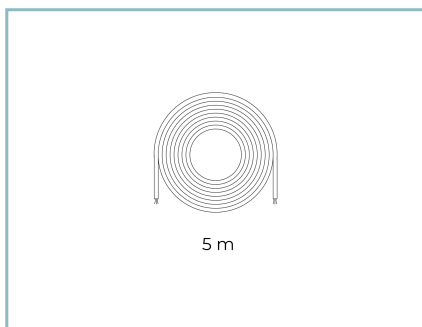

06KI913X0

KINETIC/KONO RGBW-TW 5m cable
kit