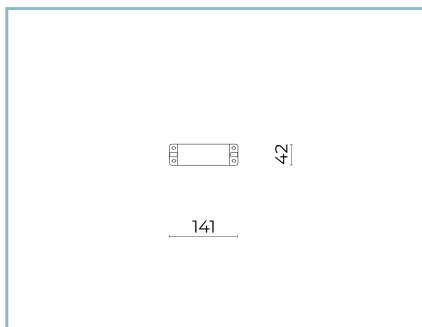

06KI908X0

D12 Driver 60W 24V IP67 KINETIC-
M/KONO RGBW-TW