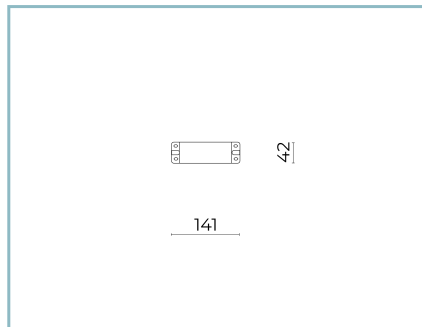

06KI908X0

D12 Driver 60W 24V IP67 KINETIC-
M/KONO RGBW-TW