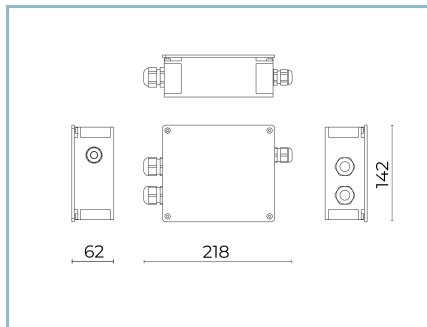

Product Sheet

30/07/2024

Kinetic Ceiling

Size: Monoemissione
Color Temperature: RGBW - 3000 K
Type of optics: D70°

06KI3C050RC15CHS5

Colour: Sablé 100 Noir

Mandatory accessories

06KI905X0

D9 RGBW dimmer kit - TW DALI 1
module