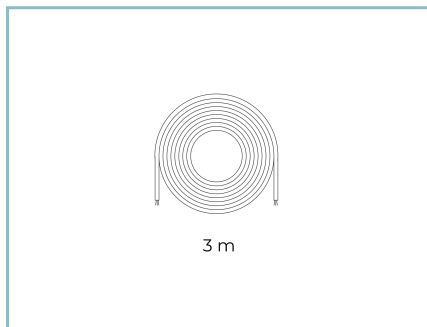

Optional accessories

06KI912X0

KINETIC/KONO RGBW-TW 3m cable
kit