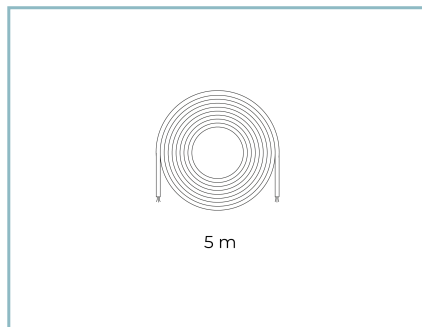

06KI913X0

KINETIC/KONO RGBW-TW 5m cable
kit