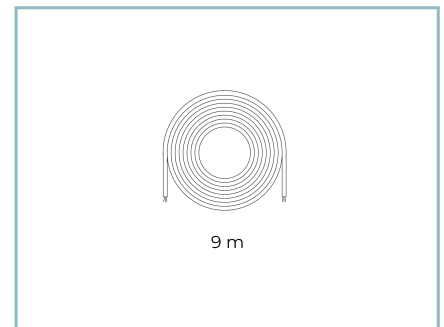

06KI914X0

9m KINETIC/KONO RGBW-TW cable
kit

NOTES

*Performance data

The values indicated in this data sheet are nominal values with a tolerance of +/-7%.

Source flux and source efficiency data refer to the LED module without optics; in case you are interested in the performance of the LED module complete with optical system, you must multiply the data reported by the factor 0.9.

General Data

The characteristics of the product listed may be subject to change and must be confirmed when ordering.

In order to promote constant updating of its products, Cariboni Group reserves the right to make changes without prior notice.