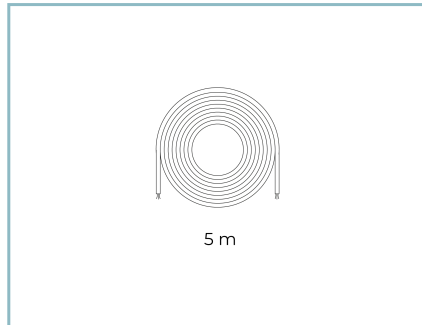

06KI913X0

KINETIC/KONO RGBW-TW 5m cable kit