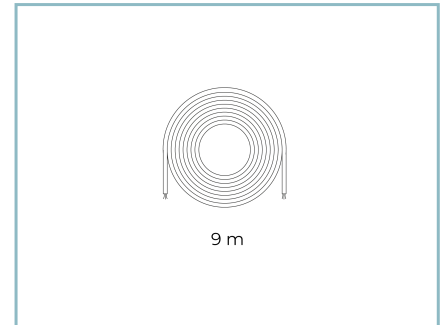

06KI914X0

9m KINETIC/KONO RGBW-TW cable kit

NOTES

*Performance data

The values indicated in this data sheet are nominal values with a tolerance of +/-7%.

Source flux and source efficiency data refer to the LED module without optics; in case you are interested in the performance of the LED module complete with optical system, you must multiply the data reported by the factor 0.9.

General Data

The characteristics of the product listed may be subject to change and must be confirmed when ordering.

In order to promote constant updating of its products, Cariboni Group reserves the right to make changes without prior notice.