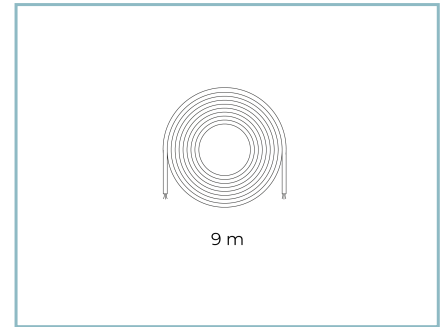

06KI914X0

9m KINETIC/KONO RGBW-TW cable kit

NOTES

*Performance data

The values indicated in this data sheet are nominal values with a tolerance of +/-7%.

Source flux and source efficiency data refer to the LED module without optics; in case you are interested in the performance of the LED module complete with optical system, you must multiply the data reported by the factor 0.9.

General Data

The characteristics of the product listed may be subject to change and must be confirmed when ordering.

In order to promote constant updating of its products, Cariboni Group reserves the right to make changes without prior notice.