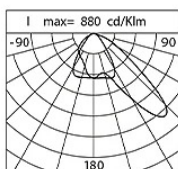

Performance Data*	M18_UP	AS-D90_DOWN
Source flux:	2210 lm	2210 lm
Source power:	16 W	16 W
Source efficiency:	138 lm/W	138 lm/W
Device flux:	1740 lm	1180 lm
Device power:	18 W	18 W
Appliance efficiency:	99 lm/W	67 lm/W