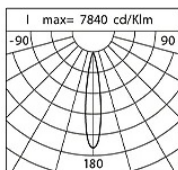

Performance Data*	M18_UP	AS-D90_DOWN
Source flux:	2210 lm	2210 lm
Source power:	16 W	16 W
Source efficiency:	138 lm/W	138 lm/W
Device flux:	1740 lm	1180 lm
Device power:	18 W	18 W
Appliance efficiency:	99 lm/W	67 lm/W