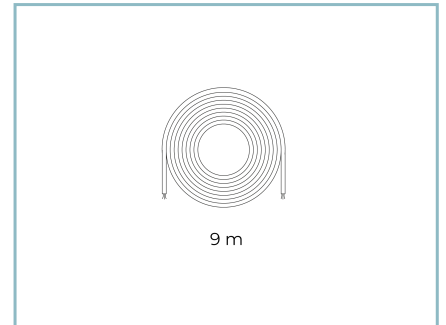

06KI914X0

9m KINETIC/KONO RGBW-TW cable kit

NOTES

*Performance data

The values indicated in this data sheet are nominal values with a tolerance of +/-7%.

Source flux and source efficiency data refer to the LED module without optics; in case you are interested in the performance of the LED module complete with optical system, you must multiply the data reported by the factor 0.9.

General Data

The characteristics of the product listed may be subject to change and must be confirmed when ordering.

In order to promote constant updating of its products, Cariboni Group reserves the right to make changes without prior notice.