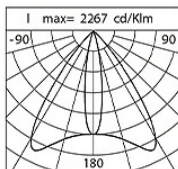

Power Factor: > 0.95

Ambient temperature Ta: -30°C +50°C

Weight: 6.2 kg

Max exposed surface: 0.04 m²

Lateral exposed surface: 0.021 m²

Common mode surge protection: 2 kV

Overvoltage protection differential mode: 4 kV

Driver: included

Marks and Certifications: CE

Performance Data*	W40_UP	ELL50x18_DOWN
Source flux:	2210 lm	2210 lm
Source power:	16 W	16 W
Source efficiency:	138 lm/W	138 lm/W
Device flux:	1610 lm	1610 lm
Device power:	18 W	18 W
Appliance efficiency:	92 lm/W	92 lm/W