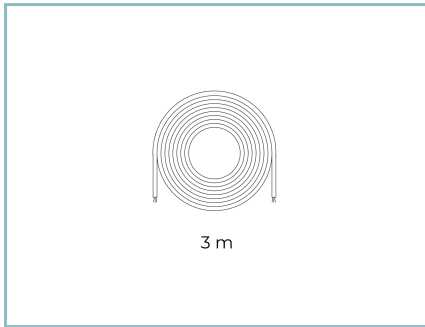

Product Sheet

30/07/2024

Kinetic Ceiling

Size: Biemissione

Color Temperature: 4000 K

Type of optics: W40° + ELL50°x18°

06KI4E01200C28CHL

Colour: Sablé 100 Noir

Optional accessories

3 m

06KI912X0

KINETIC/KONO RGBW-TW 3m cable kit