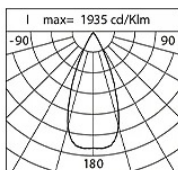

Power Factor: > 0.95

Ambient temperature Ta: -30°C +50°C

Weight: 6.2 kg

Max exposed surface: 0.04 m²

Lateral exposed surface: 0.021 m²

Common mode surge protection: 2 kV

Overvoltage protection differential mode: 4 kV

Driver: included

Marks and Certifications: CE

Performance Data*	W40_UP	ELL50x18_DOWN
Source flux:	2210 lm	2210 lm
Source power:	16 W	16 W
Source efficiency:	138 lm/W	138 lm/W
Device flux:	1610 lm	1610 lm
Device power:	18 W	18 W
Appliance efficiency:	92 lm/W	92 lm/W