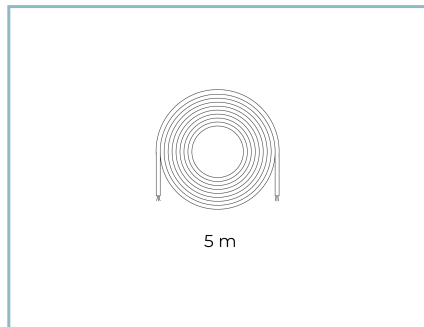

06KI913X0

KINETIC/KONO RGBW-TW 5m cable
kit