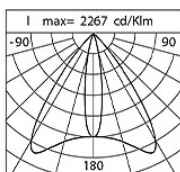

Power Factor: > 0.95

Ambient temperature Ta: -30°C +50°C

Weight: 6.2 kg

Max exposed surface: 0.04 m²

Lateral exposed surface: 0.021 m²

Common mode surge protection: 2 kV

Overvoltage protection differential mode: 4 kV

Driver: included

Marks and Certifications: CE

Performance Data*	ELL50x18_UP	D70_DOWN
Source flux:	2210 lm	2210 lm
Source power:	16 W	16 W
Source efficiency:	138 lm/W	138 lm/W
Device flux:	1610 lm	1480 lm
Device power:	18 W	18 W
Appliance efficiency:	92 lm/W	85 lm/W