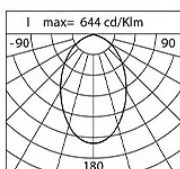

Performance Data*	ELL50x18_UP	D70_DOWN
Source flux:	2210 lm	2210 lm
Source power:	16 W	16 W
Source efficiency:	138 lm/W	138 lm/W
Device flux:	1610 lm	1480 lm
Device power:	18 W	18 W
Appliance efficiency:	92 lm/W	85 lm/W