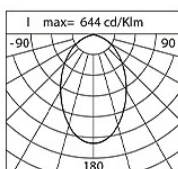

Performance Data*	G60x18_UP	D70_DOWN
Source flux:	2210 lm	2210 lm
Source power:	16 W	16 W
Source efficiency:	138 lm/W	138 lm/W
Device flux:	1510 lm	1480 lm
Device power:	18 W	18 W
Appliance efficiency:	86 lm/W	85 lm/W