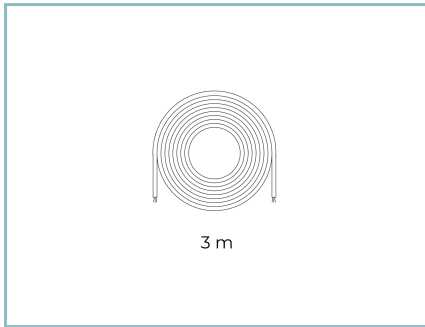

Product Sheet

30/07/2024

Kinetic Ceiling

Size: Biemissione

Color Temperature: 4000 K

Type of optics: G60°x18° + D70°

06KI4E01200C35CHL

Colour: Sablé 100 Noir

Optional accessories

3 m

06KI912X0

KINETIC/KONO RGBW-TW 3m cable kit