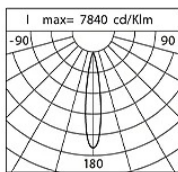

Performance Data*	M18_UP	M18_DOWN
Source flux:	2210 lm	2210 lm
Source power:	16 W	16 W
Source efficiency:	138 lm/W	138 lm/W
Device flux:	1740 lm	1740 lm
Device power:	18 W	18 W
Appliance efficiency:	99 lm/W	99 lm/W