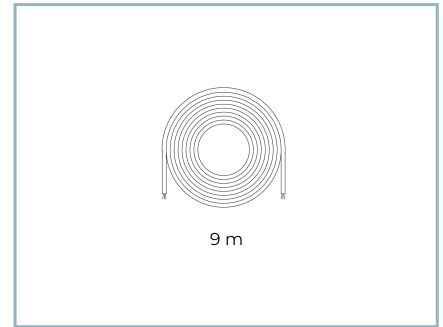

06KI914X0

9m KINETIC/KONO RGBW-TW cable kit

NOTES

*Performance data

The values indicated in this data sheet are nominal values with a tolerance of +/-7%.

Source flux and source efficiency data refer to the LED module without optics; in case you are interested in the performance of the LED module complete with optical system, you must multiply the data reported by the factor 0.9.

General Data

The characteristics of the product listed may be subject to change and must be confirmed when ordering.

In order to promote constant updating of its products, Cariboni Group reserves the right to make changes without prior notice.