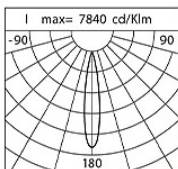

Performance Data*	M18_UP	M18_DOWN
Source flux:	2210 lm	2210 lm
Source power:	16 W	16 W
Source efficiency:	138 lm/W	138 lm/W
Device flux:	1740 lm	1740 lm
Device power:	18 W	18 W
Appliance efficiency:	99 lm/W	99 lm/W