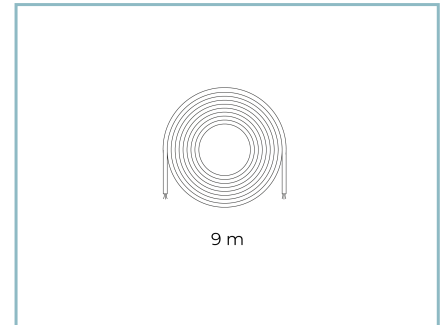

9 m

06KI914X0

9m KINETIC/KONO RGBW-TW cable
kit

NOTES

*Performance data

The values indicated in this data sheet are nominal values with a tolerance of +/-7%.

Source flux and source efficiency data refer to the LED module without optics; in case you are interested in the performance of the LED module complete with optical system, you must multiply the data reported by the factor 0.9.

General Data

The characteristics of the product listed may be subject to change and must be confirmed when ordering.

In order to promote constant updating of its products, Cariboni Group reserves the right to make changes without prior notice.