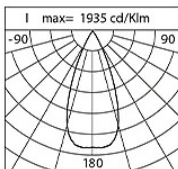

Performance Data*	M18_UP	W40_DOWN
Source flux:	1765 lm	1765 lm
Source power:	16 W	16 W
Source efficiency:	110 lm/W	110 lm/W
Device flux:	1395 lm	1290 lm
Device power:	18 W	18 W
Appliance efficiency:	80 lm/W	74 lm/W