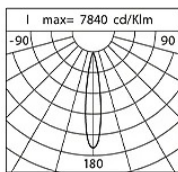

Performance Data*	M18_UP	W40_DOWN
Source flux:	1765 lm	1765 lm
Source power:	16 W	16 W
Source efficiency:	110 lm/W	110 lm/W
Device flux:	1395 lm	1290 lm
Device power:	18 W	18 W
Appliance efficiency:	80 lm/W	74 lm/W