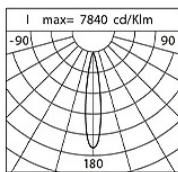

Power Factor: > 0.95

Ambient temperature Ta: -30°C +50°C

Weight: 6.2 kg

Max exposed surface: 0.04 m²

Lateral exposed surface: 0.021 m²

Common mode surge protection: 2 kV

Overvoltage protection differential mode: 4 kV

Driver: included

Marks and Certifications: CE

Performance Data*	M18_UP	G60x18_DOWN
Source flux:	1765 lm	1765 lm
Source power:	16 W	16 W
Source efficiency:	110 lm/W	110 lm/W
Device flux:	1395 lm	1210 lm
Device power:	18 W	18 W
Appliance efficiency:	80 lm/W	69 lm/W