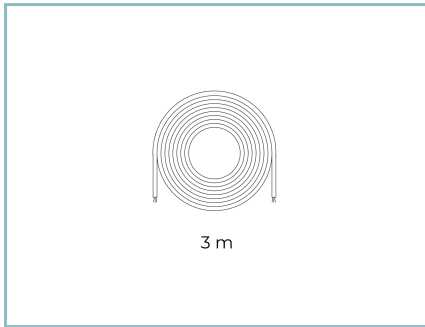

Product Sheet

30/07/2024

Kinetic Ceiling

Size: Biemissione

Color Temperature: 2200 K

Type of optics: ELL50°x18° + D70°

06KI4E01201C33CHL

Colour: Sablé 100 Noir

Optional accessories

3 m

06KI912X0

KINETIC/KONO RGBW-TW 3m cable kit