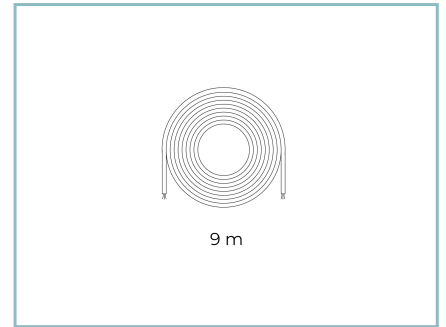

9 m

06KI914X0

9m KINETIC/KONO RGBW-TW cable kit

NOTES

*Performance data

The values indicated in this data sheet are nominal values with a tolerance of +/-7%.

Source flux and source efficiency data refer to the LED module without optics; in case you are interested in the performance of the LED module complete with optical system, you must multiply the data reported by the factor 0.9.

General Data

The characteristics of the product listed may be subject to change and must be confirmed when ordering.

In order to promote constant updating of its products, Cariboni Group reserves the right to make changes without prior notice.