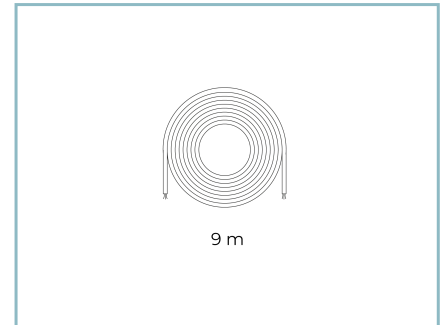

9 m

06KI914X0

9m KINETIC/KONO RGBW-TW cable kit

NOTES

*Performance data

The values indicated in this data sheet are nominal values with a tolerance of +/-7%.

Source flux and source efficiency data refer to the LED module without optics; in case you are interested in the performance of the LED module complete with optical system, you must multiply the data reported by the factor 0.9.

General Data

The characteristics of the product listed may be subject to change and must be confirmed when ordering.

In order to promote constant updating of its products, Cariboni Group reserves the right to make changes without prior notice.