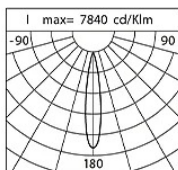

Power Factor: > 0.95

Ambient temperature Ta: -30°C +50°C

Weight: 6.2 kg

Max exposed surface: 0.04 m²

Lateral exposed surface: 0.021 m²

Common mode surge protection: 2 kV

Overvoltage protection differential mode: 4 kV

Driver: included

Marks and Certifications: CE

Performance Data*	M18_UP	M18_DOWN
Source flux:	1765 lm	1765 lm
Source power:	16 W	16 W
Source efficiency:	110 lm/W	110 lm/W
Device flux:	1395 lm	1395 lm
Device power:	18 W	18 W
Appliance efficiency:	80 lm/W	80 lm/W