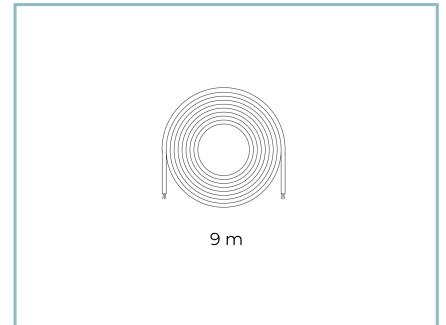

9 m

06KI914X0

9m KINETIC/KONO RGBW-TW cable kit

NOTES

*Performance data

The values indicated in this data sheet are nominal values with a tolerance of +/-7%.

Source flux and source efficiency data refer to the LED module without optics; in case you are interested in the performance of the LED module complete with optical system, you must multiply the data reported by the factor 0.9.

General Data

The characteristics of the product listed may be subject to change and must be confirmed when ordering.

In order to promote constant updating of its products, Cariboni Group reserves the right to make changes without prior notice.