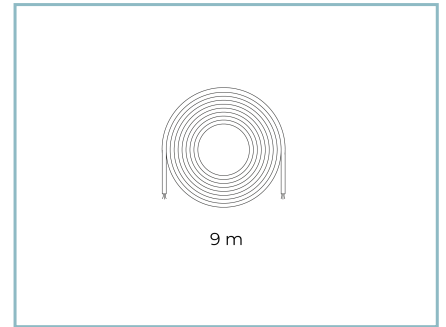

06KI914X0

9m KINETIC/KONO RGBW-TW cable kit

NOTES

*Performance data

The values indicated in this data sheet are nominal values with a tolerance of +/-7%.

Source flux and source efficiency data refer to the LED module without optics; in case you are interested in the performance of the LED module complete with optical system, you must multiply the data reported by the factor 0.9.

General Data

The characteristics of the product listed may be subject to change and must be confirmed when ordering.

In order to promote constant updating of its products, Cariboni Group reserves the right to make changes without prior notice.