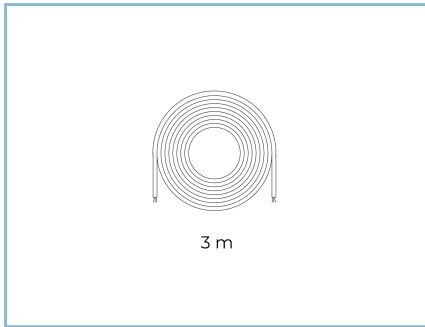

Product Sheet

30/07/2024

Kinetic Ceiling

Size: Biemissione
Color Temperature: 2700 K
Type of optics: M 18° + D70°

06KI4E01208C21CHL

Colour: Sablé 100 Noir

Optional accessories

06KI912X0

KINETIC/KONO RGBW-TW 3m cable kit