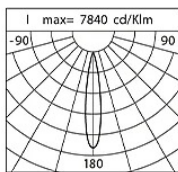

Performance Data*	M18_UP	D70_DOWN
Source flux:	2060 lm	2060 lm
Source power:	16 W	16 W
Source efficiency:	129 lm/W	129 lm/W
Device flux:	1625 lm	1380 lm
Device power:	18 W	18 W
Appliance efficiency:	93 lm/W	79 lm/W