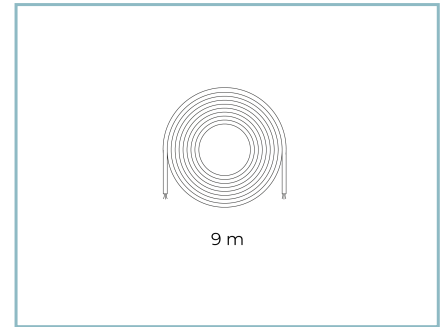

9 m

06KI914X0

9m KINETIC/KONO RGBW-TW cable
kit

NOTES

*Performance data

The values indicated in this data sheet are nominal values with a tolerance of +/-7%.

Source flux and source efficiency data refer to the LED module without optics; in case you are interested in the performance of the LED module complete with optical system, you must multiply the data reported by the factor 0.9.

General Data

The characteristics of the product listed may be subject to change and must be confirmed when ordering.

In order to promote constant updating of its products, Cariboni Group reserves the right to make changes without prior notice.