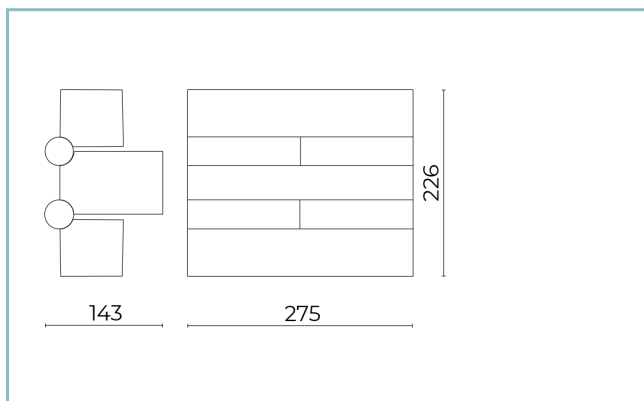

Power Factor: > 0.95

Ambient temperature Ta: -30°C +50°C

Weight: 6.2 kg

Max exposed surface: 0.04 m²

Lateral exposed surface: 0.021 m²

Common mode surge protection: 2 kV

Overvoltage protection differential mode: 4 kV

Driver: included

Marks and Certifications: CE

Performance Data*	G30x18_UP	G60x18_DOWN
Source flux:	2060 lm	2060 lm
Source power:	16 W	16 W
Source efficiency:	129 lm/W	129 lm/W
Device flux:	1410 lm	1410 lm
Device power:	18 W	18 W
Appliance efficiency:	81 lm/W	81 lm/W

Product Sheet

30/07/2024

Kinetic Ceiling

Size: Biemissione

Color Temperature: 2700 K

Type of optics: G30°x18° + G60°x18°

06KI4E01208C25CHL

Colour: Sablé 100 Noir