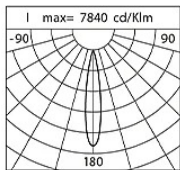

Performance Data*	M18_UP	M18_DOWN
Source flux:	2060 lm	2060 lm
Source power:	16 W	16 W
Source efficiency:	129 lm/W	129 lm/W
Device flux:	1625 lm	1625 lm
Device power:	18 W	18 W
Appliance efficiency:	93 lm/W	93 lm/W