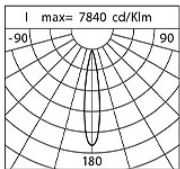

Performance Data*	M18_UP	M18_DOWN
Source flux:	2060 lm	2060 lm
Source power:	16 W	16 W
Source efficiency:	129 lm/W	129 lm/W
Device flux:	1625 lm	1625 lm
Device power:	18 W	18 W
Appliance efficiency:	93 lm/W	93 lm/W