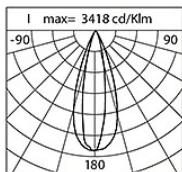

Power Factor: > 0.95

Ambient temperature Ta: -30°C +50°C

Weight: 6.2 kg

Max exposed surface: 0.04 m²

Lateral exposed surface: 0.021 m²

Common mode surge protection: 2 kV

Overvoltage protection differential mode: 4 kV

Driver: included

Marks and Certifications: CE

Performance Data*	G30x18_UP	G30x18_DOWN
Source flux:	2060 lm	2060 lm
Source power:	16 W	16 W
Source efficiency:	129 lm/W	129 lm/W
Device flux:	1410 lm	1410 lm
Device power:	18 W	18 W
Appliance efficiency:	81 lm/W	81 lm/W