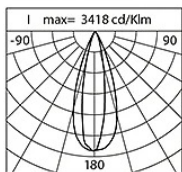

Power Factor: > 0.95

Ambient temperature Ta: -30°C +50°C

Weight: 6.2 kg

Max exposed surface: 0.04 m²

Lateral exposed surface: 0.021 m²

Common mode surge protection: 2 kV

Overvoltage protection differential mode: 4 kV

Driver: included

Marks and Certifications: CE

Performance Data*	G30x18_UP	G30x18_DOWN
Source flux:	2060 lm	2060 lm
Source power:	16 W	16 W
Source efficiency:	129 lm/W	129 lm/W
Device flux:	1410 lm	1410 lm
Device power:	18 W	18 W
Appliance efficiency:	81 lm/W	81 lm/W