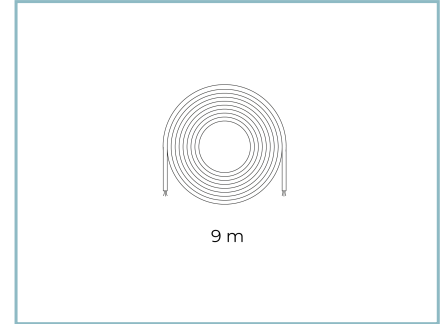

9 m

06KI914X0

9m KINETIC/KONO RGBW-TW cable kit

NOTES

*Performance data

The values indicated in this data sheet are nominal values with a tolerance of +/-7%.

Source flux and source efficiency data refer to the LED module without optics; in case you are interested in the performance of the LED module complete with optical system, you must multiply the data reported by the factor 0.9.

General Data

The characteristics of the product listed may be subject to change and must be confirmed when ordering.

In order to promote constant updating of its products, Cariboni Group reserves the right to make changes without prior notice.