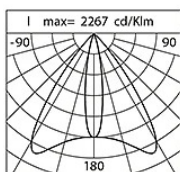

Power Factor: > 0.95

Ambient temperature Ta: -30°C +50°C

Weight: 6.2 kg

Max exposed surface: 0.04 m²

Lateral exposed surface: 0.021 m²

Common mode surge protection: 2 kV

Overvoltage protection differential mode: 4 kV

Driver: included

Marks and Certifications: CE

Performance Data*	ELL50x18_UP	ELL50x18_DOWN
Source flux:	2060 lm	2060 lm
Source power:	16 W	16 W
Source efficiency:	129 lm/W	129 lm/W
Device flux:	1500 lm	1500 lm
Device power:	18 W	18 W
Appliance efficiency:	86 lm/W	86 lm/W