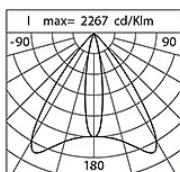

Power Factor: > 0.95

Ambient temperature Ta: -30°C +50°C

Weight: 6.2 kg

Max exposed surface: 0.04 m²

Lateral exposed surface: 0.021 m²

Common mode surge protection: 2 kV

Overvoltage protection differential mode: 4 kV

Driver: included

Marks and Certifications: CE

Performance Data*	ELL50x18_UP	ELL50x18_DOWN
Source flux:	2060 lm	2060 lm
Source power:	16 W	16 W
Source efficiency:	129 lm/W	129 lm/W
Device flux:	1500 lm	1500 lm
Device power:	18 W	18 W
Appliance efficiency:	86 lm/W	86 lm/W