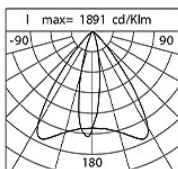

Power Factor: > 0.95

Ambient temperature Ta: -30°C +50°C

Weight: 6.2 kg

Max exposed surface: 0.04 m²

Lateral exposed surface: 0.021 m²

Common mode surge protection: 2 kV

Overvoltage protection differential mode: 4 kV

Driver: included

Marks and Certifications: CE

Performance Data*	G60x18_UP	G60x18_DOWN
Source flux:	2060 lm	2060 lm
Source power:	16 W	16 W
Source efficiency:	129 lm/W	129 lm/W
Device flux:	1410 lm	1410 lm
Device power:	18 W	18 W
Appliance efficiency:	81 lm/W	81 lm/W

Product Sheet

30/07/2024

Kinetic Ceiling

Size: Biemissione
Color Temperature: 3000 K
Type of optics: G60°x18° + G60°x18°

06KI4E01209C14CHL

Colour: Sablé 100 Noir

Optical System

Source: 10 LED