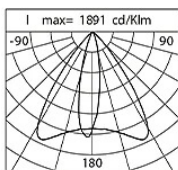

Power Factor: > 0.95

Ambient temperature Ta: -30°C +50°C

Weight: 6.2 kg

Max exposed surface: 0.04 m²

Lateral exposed surface: 0.021 m²

Common mode surge protection: 2 kV

Overvoltage protection differential mode: 4 kV

Driver: included

Marks and Certifications: CE

Performance Data*	G60x18_UP	G60x18_DOWN
Source flux:	2060 lm	2060 lm
Source power:	16 W	16 W
Source efficiency:	129 lm/W	129 lm/W
Device flux:	1410 lm	1410 lm
Device power:	18 W	18 W
Appliance efficiency:	81 lm/W	81 lm/W

Product Sheet

30/07/2024

Kinetic Ceiling

Size: Biemissione
Color Temperature: 3000 K
Type of optics: G60°x18° + G60°x18°

06KI4E01209C14CHL

Colour: Sablé 100 Noir

Optical System

Source: 10 LED