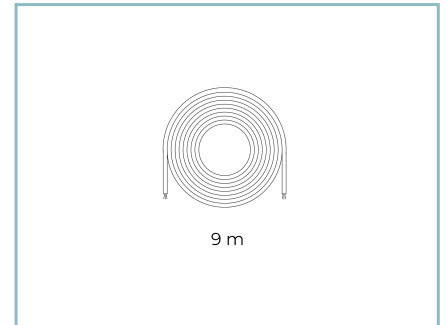

9 m

06KI914X0

9m KINETIC/KONO RGBW-TW cable kit

NOTES

*Performance data

The values indicated in this data sheet are nominal values with a tolerance of +/-7%.

Source flux and source efficiency data refer to the LED module without optics; in case you are interested in the performance of the LED module complete with optical system, you must multiply the data reported by the factor 0.9.

General Data

The characteristics of the product listed may be subject to change and must be confirmed when ordering.

In order to promote constant updating of its products, Cariboni Group reserves the right to make changes without prior notice.