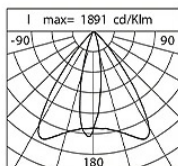

Power Factor: > 0.95

Ambient temperature Ta: -30°C +50°C

Weight: 6.2 kg

Max exposed surface: 0.04 m²

Lateral exposed surface: 0.021 m²

Common mode surge protection: 2 kV

Overvoltage protection differential mode: 4 kV

Driver: included

Marks and Certifications: CE

Performance Data*	ELL50x18_UP	G60x18_DOWN
Source flux:	2060 lm	2060 lm
Source power:	16 W	16 W
Source efficiency:	129 lm/W	129 lm/W
Device flux:	1500 lm	1410 lm
Device power:	18 W	18 W
Appliance efficiency:	86 lm/W	81 lm/W

Product Sheet

30/07/2024

Kinetic Ceiling

Size: Biemissione

Color Temperature: 3000 K

Type of optics: ELL50°x18° + G60°x18°

06KI4E01209C32CHL

Colour: Sablé 100 Noir