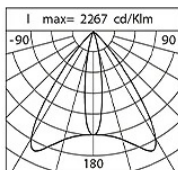

Power Factor: > 0.95

Ambient temperature Ta: -30°C +50°C

Weight: 6.2 kg

Max exposed surface: 0.04 m²

Lateral exposed surface: 0.021 m²

Common mode surge protection: 2 kV

Overvoltage protection differential mode: 4 kV

Driver: included

Marks and Certifications: CE

Performance Data*	ELL50x18_UP	G60x18_DOWN
Source flux:	2060 lm	2060 lm
Source power:	16 W	16 W
Source efficiency:	129 lm/W	129 lm/W
Device flux:	1500 lm	1410 lm
Device power:	18 W	18 W
Appliance efficiency:	86 lm/W	81 lm/W