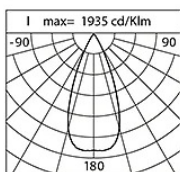

Performance Data*	W40_UP	W40_DOWN
Source flux:	1910 lm	1910 lm
Source power:	20 W	20 W
Source efficiency:	96 lm/W	96 lm/W
Device flux:	1445 lm	1445 lm
Device power:	21 W	21 W
Appliance efficiency:	69 lm/W	69 lm/W