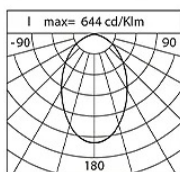

Performance Data*	D70_UP	D70_DOWN
Source flux:	1910 lm	1910 lm
Source power:	20 W	20 W
Source efficiency:	96 lm/W	96 lm/W
Device flux:	1330 lm	1330 lm
Device power:	21 W	21 W
Appliance efficiency:	63 lm/W	63 lm/W