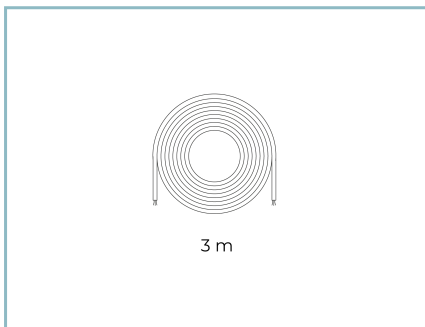

Optional accessories

06KI912X0

KINETIC/KONO RGBW-TW 3m cable kit