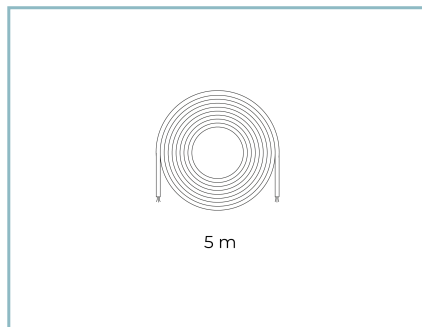

06KI913X0

KINETIC/KONO RGBW-TW 5m cable kit