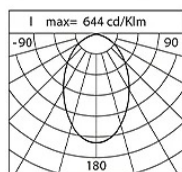

Performance Data*	D70_UP	D70_DOWN
Source flux:	1910 lm	1910 lm
Source power:	20 W	20 W
Source efficiency:	96 lm/W	96 lm/W
Device flux:	1330 lm	1330 lm
Device power:	21 W	21 W
Appliance efficiency:	63 lm/W	63 lm/W