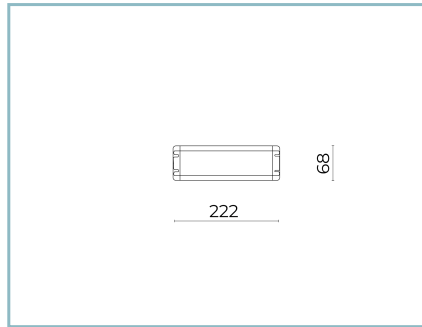

06KI909X0

D13 Driver kit 150W 24V IP67 KINETIC RGBW-TW