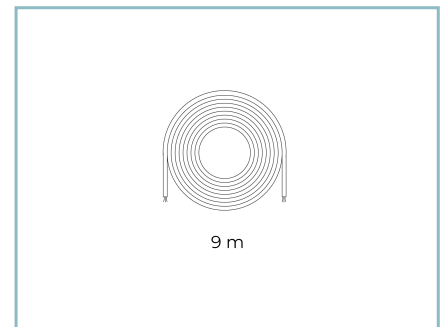

06KI914X0

9m KINETIC/KONO RGBW-TW cable kit

NOTES

*Performance data

The values indicated in this data sheet are nominal values with a tolerance of +/-7%.

Source flux and source efficiency data refer to the LED module without optics; in case you are interested in the performance of the LED module complete with optical system, you must multiply the data reported by the factor 0.9.

General Data

The characteristics of the product listed may be subject to change and must be confirmed when ordering.

In order to promote constant updating of its products, Cariboni Group reserves the right to make changes without prior notice.