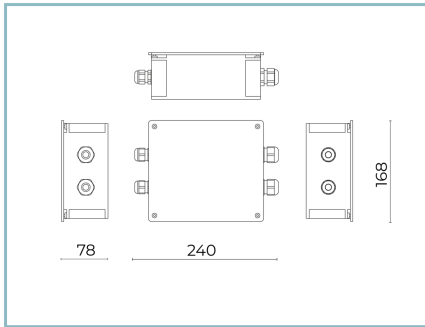

Product Sheet

30/07/2024

Kinetic Ceiling

Size: Biemissione

Color Temperature: TW 2200 K - 4000 K

Type of optics: D70° + D70°

06KI4E0506C15UHS6

Colour: Corten

Mandatory accessories

06KI906X0

D10 RGBW dimmer kit - TW DALI 2 modules