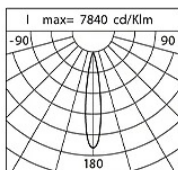

Performance Data*	M18_UP	D70_DOWN
Source flux:	1910 lm	1910 lm
Source power:	20 W	20 W
Source efficiency:	96 lm/W	96 lm/W
Device flux:	1565 lm	1330 lm
Device power:	21 W	21 W
Appliance efficiency:	75 lm/W	63 lm/W