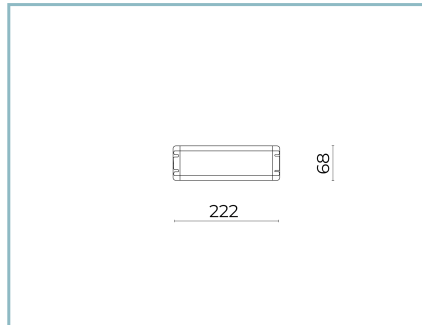

06KI909X0

D13 Driver kit 150W 24V IP67 KINETIC RGBW-TW