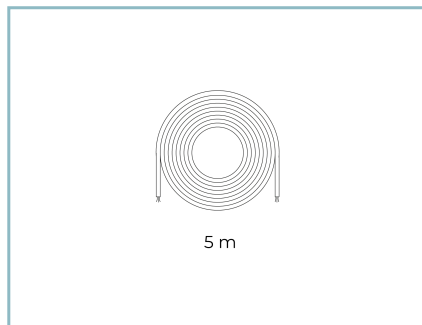

06KI913X0

KINETIC/KONO RGBW-TW 5m cable kit