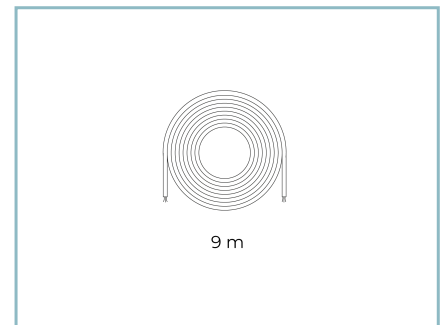

06KI914X0

9m KINETIC/KONO RGBW-TW cable kit

NOTES

*Performance data

The values indicated in this data sheet are nominal values with a tolerance of +/-7%.

Source flux and source efficiency data refer to the LED module without optics; in case you are interested in the performance of the LED module complete with optical system, you must multiply the data reported by the factor 0.9.

General Data

The characteristics of the product listed may be subject to change and must be confirmed when ordering.

In order to promote constant updating of its products, Cariboni Group reserves the right to make changes without prior notice.