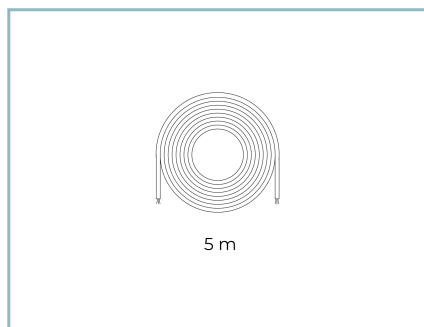

06KI913X0

KINETIC/KONO RGBW-TW 5m cable kit