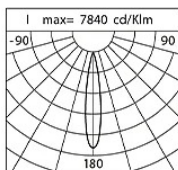

Power Factor: > 0.95

Ambient temperature Ta: -30°C +50°C

Weight: 6.2 kg

Max exposed surface: 0.04 m<sup>2</sup>

Lateral exposed surface: 0.021 m<sup>2</sup>

Common mode surge protection: 2 kV

Overvoltage protection differential mode: 4 kV

Driver: remote (to be ordered separately)

Marks and Certifications: CE

Performance Data*	M18_UP	G30x18_DOWN
Source flux:	1820 lm	1820 lm
Source power:	20 W	20 W
Source efficiency:	91 lm/W	91 lm/W
Device flux:	1415 lm	1225 lm
Device power:	21 W	21 W
Appliance efficiency:	67 lm/W	58 lm/W

**Product Sheet**

30/07/2024

**Kinetic Ceiling**

Size: Biemissione

Color Temperature: RGBW - 3000 K

Type of optics: M 18° + G30°x18°

**06KI4E050RC17CHS5**

Colour: Sablé 100 Noir