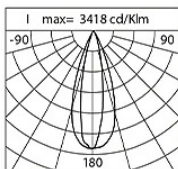

Performance Data*	M18_UP	G30x18_DOWN
Source flux:	1820 lm	1820 lm
Source power:	20 W	20 W
Source efficiency:	91 lm/W	91 lm/W
Device flux:	1415 lm	1225 lm
Device power:	21 W	21 W
Appliance efficiency:	67 lm/W	58 lm/W