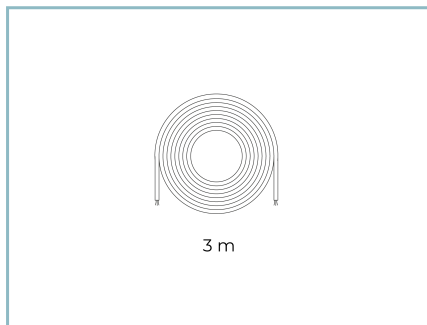

Optional accessories

06KI912X0

KINETIC/KONO RGBW-TW 3m cable kit