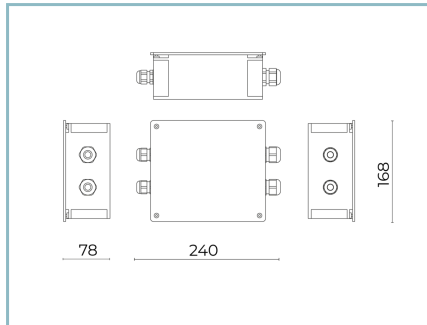

Product Sheet

30/07/2024

Kinetic Ceiling

Size: Biemissione

Color Temperature: RGBW - 3000 K

Type of optics: M 18° + D70°

06KI4E050RC21CHS5

Colour: Sablé 100 Noir

Mandatory accessories

06KI906X0

D10 RGBW dimmer kit - TW DALI 2 modules