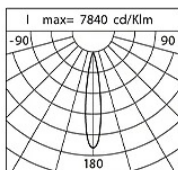

Performance Data*	M18_UP	D70_DOWN
Source flux:	1820 lm	1820 lm
Source power:	20 W	20 W
Source efficiency:	91 lm/W	91 lm/W
Device flux:	1415 lm	1200 lm
Device power:	21 W	21 W
Appliance efficiency:	67 lm/W	57 lm/W