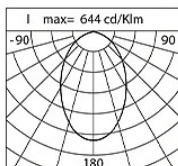

Performance Data*	G30x18_UP	D70_DOWN
Source flux:	1820 lm	1820 lm
Source power:	20 W	20 W
Source efficiency:	91 lm/W	91 lm/W
Device flux:	1225 lm	1200 lm
Device power:	21 W	21 W
Appliance efficiency:	58 lm/W	57 lm/W