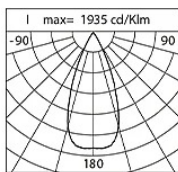

Performance Data*	W40_UP	ELL50x18_DOWN
Source flux:	1820 lm	1820 lm
Source power:	20 W	20 W
Source efficiency:	91 lm/W	91 lm/W
Device flux:	1305 lm	1305 lm
Device power:	21 W	21 W
Appliance efficiency:	62 lm/W	62 lm/W