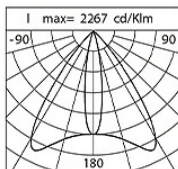

Power Factor: > 0.95

Ambient temperature Ta: -30°C +50°C

Weight: 6.2 kg

Max exposed surface: 0.04 m²

Lateral exposed surface: 0.021 m²

Common mode surge protection: 2 kV

Overvoltage protection differential mode: 4 kV

Driver: remote (to be ordered separately)

Marks and Certifications: CE

Performance Data*	W40_UP	ELL50x18_DOWN
Source flux:	1820 lm	1820 lm
Source power:	20 W	20 W
Source efficiency:	91 lm/W	91 lm/W
Device flux:	1305 lm	1305 lm
Device power:	21 W	21 W
Appliance efficiency:	62 lm/W	62 lm/W

Product Sheet

30/07/2024

Kinetic Ceiling

Size: Biemissione

Color Temperature: RGBW - 3000 K

Type of optics: W40° + ELL50°x18°

06KI4E050RC28CHS5

Colour: Sablé 100 Noir