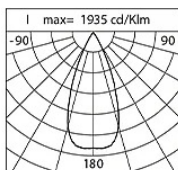

Performance Data*	W40_UP	AS-D90_DOWN
Source flux:	1820 lm	1820 lm
Source power:	20 W	20 W
Source efficiency:	91 lm/W	91 lm/W
Device flux:	1305 lm	960 lm
Device power:	21 W	21 W
Appliance efficiency:	62 lm/W	46 lm/W