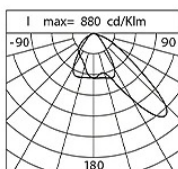

Performance Data*	W40_UP	AS-D90_DOWN
Source flux:	1820 lm	1820 lm
Source power:	20 W	20 W
Source efficiency:	91 lm/W	91 lm/W
Device flux:	1305 lm	960 lm
Device power:	21 W	21 W
Appliance efficiency:	62 lm/W	46 lm/W