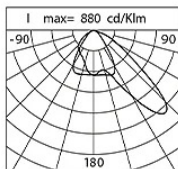

Performance Data*	D70_UP	AS-D90_DOWN
Source flux:	1820 lm	1820 lm
Source power:	20 W	20 W
Source efficiency:	91 lm/W	91 lm/W
Device flux:	1200 lm	960 lm
Device power:	21 W	21 W
Appliance efficiency:	57 lm/W	46 lm/W