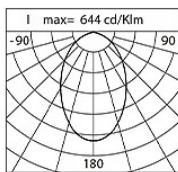

Performance Data*	D70_UP	AS-D90_DOWN
Source flux:	1820 lm	1820 lm
Source power:	20 W	20 W
Source efficiency:	91 lm/W	91 lm/W
Device flux:	1200 lm	960 lm
Device power:	21 W	21 W
Appliance efficiency:	57 lm/W	46 lm/W