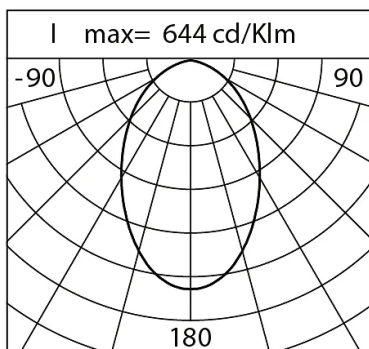

Performance Data*

Source flux:	1820 lm
Source power:	20 W
Source efficiency:	91 lm/W
Device flux:	1200 lm
Device power:	22 W
Appliance efficiency:	55 lm/W