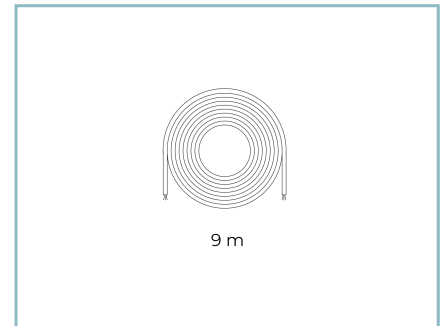

06KI914X0

Kit cable