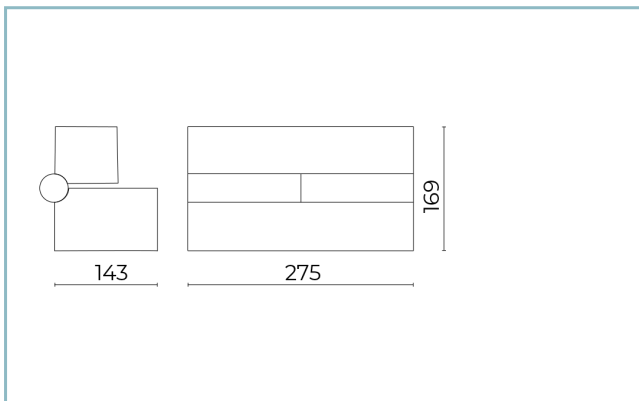

Performance Data*

Source flux:	1820 lm
Source power:	20 W
Source efficiency:	91 lm/W
Device flux:	1200 lm
Device power:	22 W
Appliance efficiency:	55 lm/W