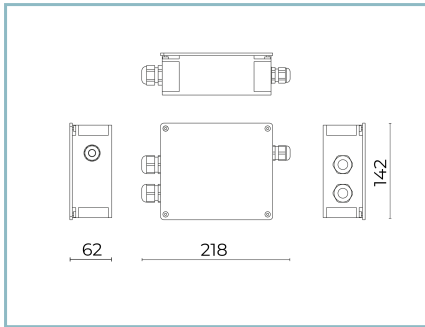

Complements

06KI905X0

D9 Connection kit