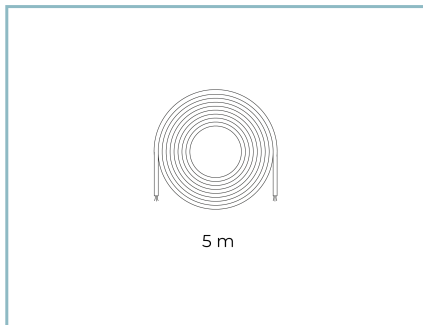

5 m

06KI913X0

KINETIC/KONO RGBW-TW 5m cable kit