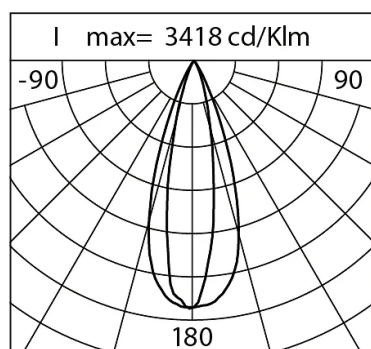

Performance Data*

Source flux:	2060 lm
Source power:	16 W
Source efficiency:	129 lm/W
Device flux:	1410 lm
Device power:	18 W
Appliance efficiency:	78 lm/W