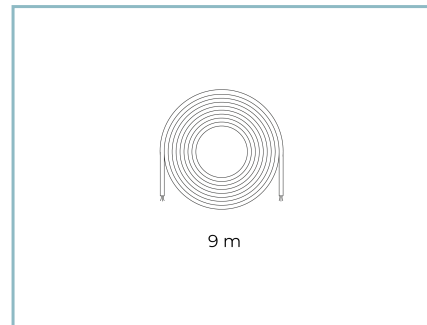

Installation: ground

Tilt: -90° +130° continuously adjustable

Ø power cable: 7 ÷ 13 mm

Cable Gland: M20

Power supply compartment: independent from the
optical group**Flow adjustment**

Standard

DALI control

X

3 m

06KI912X0

KINETIC/KONO RGBW-TW 3m cable kit

5 m

06KI913X0

KINETIC/KONO RGBW-TW 5m cable kit

9 m

06KI914X0