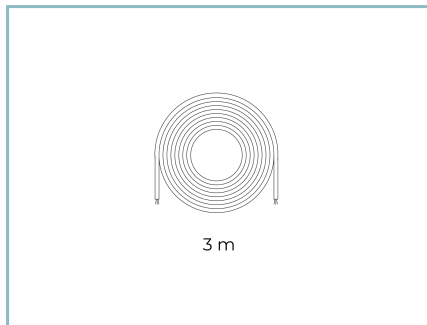

Installation: ground

Tilt: -90° +130° continuously adjustable

Ø power cable: 7 ÷ 13 mm

Cable Gland: M20

Power supply compartment: independent from the
optical group**Flow adjustment**

Standard

DALI control

X

■ Sablé 100 Noir

Code: **06KI3C01208C11CHL**

Product Sheet

30/07/2024

Kinetic WallSize: Monoemissione
Color Temperature: 2700 K
Type of optics: G30° x 18°**06KI3C01208C11CHL**

Colour: Sablé 100 Noir

Optional accessories