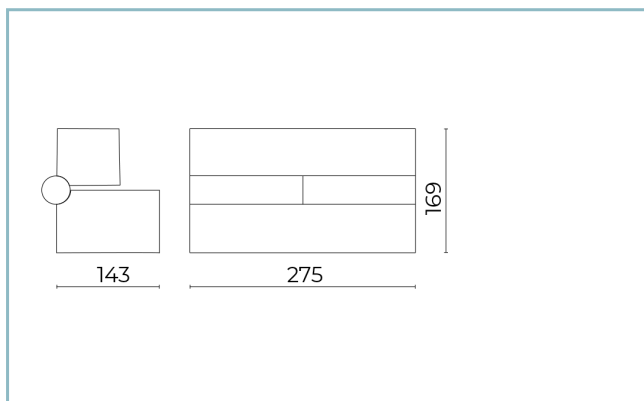

Performance Data*

Source flux:	2060 lm
Source power:	16 W
Source efficiency:	129 lm/W
Device flux:	1410 lm
Device power:	18 W
Appliance efficiency:	78 lm/W