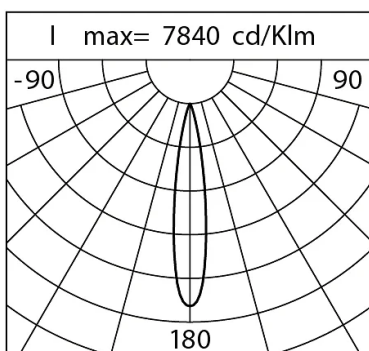

Performance Data*

Source flux:	2060 lm
Source power:	16 W
Source efficiency:	129 lm/W
Device flux:	1625 lm
Device power:	18 W
Appliance efficiency:	90 lm/W