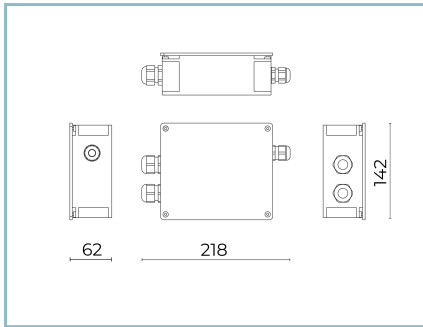

Mandatory accessories

06KI905X0

D9 RGBW dimmer kit - TW DALI 1 module