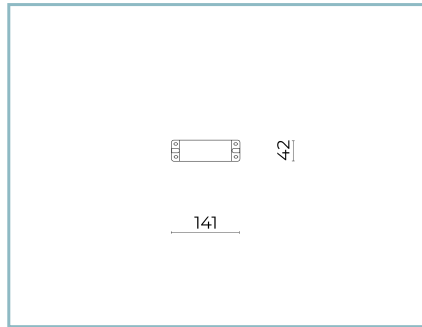

06KI908X0

D12 Driver 60W 24V IP67 KINETIC-M/KONO RGBW-TW