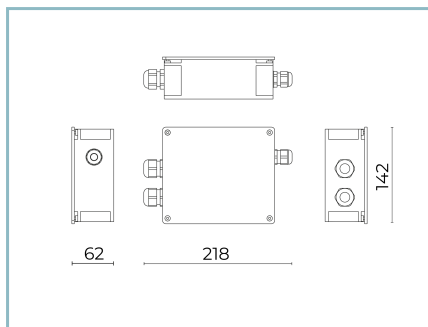

Mandatory accessories

06KI905X0

D9 RGBW dimmer kit - TW DALI 1 module