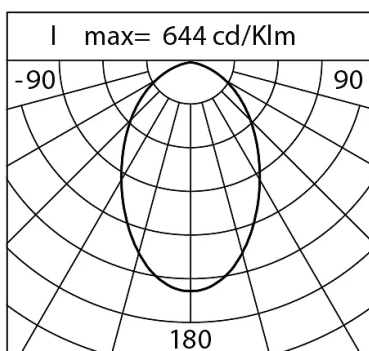

Performance Data*

Source flux:	1910 lm
Source power:	20 W
Source efficiency:	96 lm/W
Device flux:	1330 lm
Device power:	22 W
Appliance efficiency:	60 lm/W