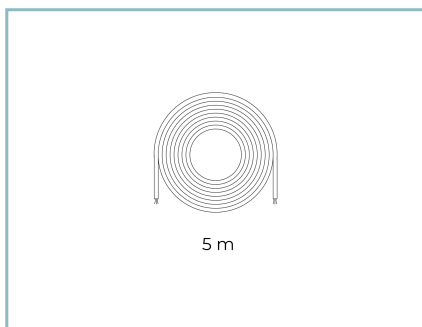

06KI913X0

KINETIC/KONO RGBW-TW 5m cable kit