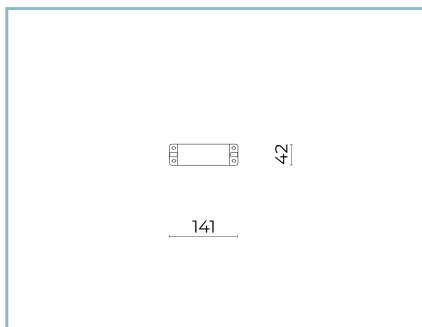

06KI908X0

D12 Driver 60W 24V IP67 KINETIC-M/KONO RGBW-TW