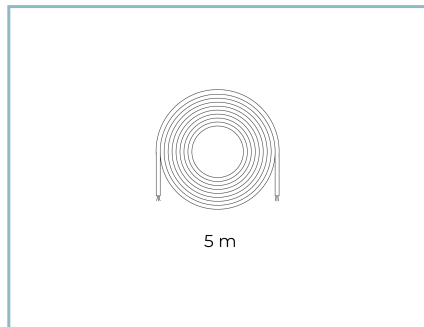

Tilt: -90° +130° continuously adjustable

Ø power cable: 7 ÷ 13 mm

Cable Gland: M20

Power supply compartment: independent from the optical group

Flow adjustment

Standard

DALI control

X

Type of optics: AS-D90°x45° + AS-D90°x45°

06KI4E01200C16CHL

Colour: Sablé 100 Noir

Optional accessories

06KI912X0

KINETIC/KONO RGBW-TW 3m cable kit

06KI913X0

KINETIC/KONO RGBW-TW 5m cable kit