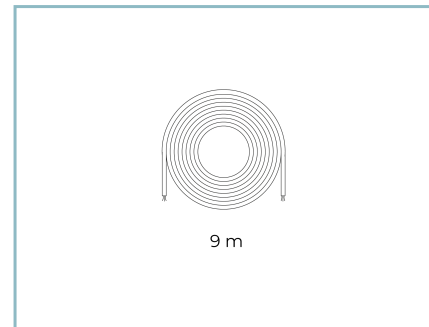

Tilt: -90° +130° continuously adjustable

Ø power cable: 7 ÷ 13 mm

Cable Gland: M20

Power supply compartment: independent from the optical group

Flow adjustment

Standard

DALI control

X

Type of optics: AS-D90°x45° + AS-D90°x45°

06KI4E01200C16CHL

Colour: Sablé 100 Noir

Optional accessories

06KI912X0

KINETIC/KONO RGBW-TW 3m cable kit

06KI913X0

KINETIC/KONO RGBW-TW 5m cable kit